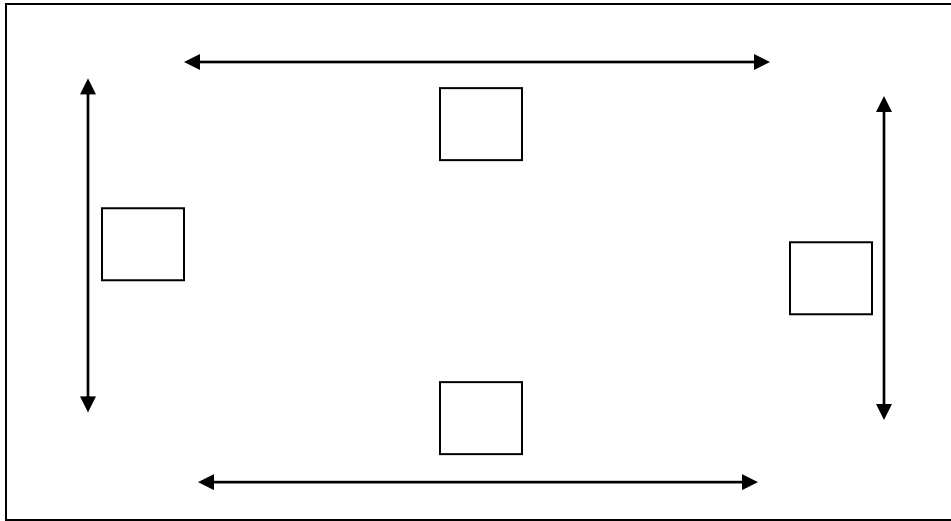

# Door Measurements

Most of our doors are custom ordered to size or fireplace model. The measurements need to be “brick to brick” measurements or whatever the fireplace front consists of which also includes rock, tile, granite or marble. If you have a prefabricated fireplace, the model number can be located on the UL Listing tag typically located on the smoke shelf on top front of fireplace or the side panel. Please call us if you have any questions about glass door measurements.

**Measure Left/Right Height & Bottom/Top Width of Fireplace**

\*The narrowest point needs to be notated & measured for height & width\*

Please bring these measurements to:

**Fireplaces Unlimited**

4811 West Loop 289