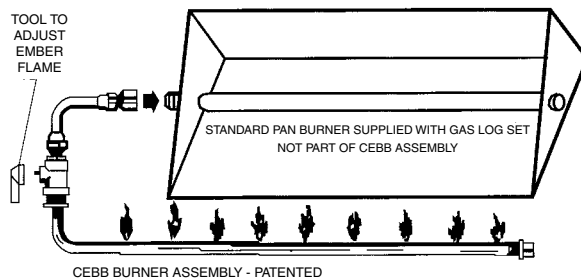

Controlled EMBER-BED BURNER

Complete with:

- Gas Control Valve
- Connector Parts
- Glowing Embers
- Vermiculite

An Award Winning Look Manufactured by

Golden Blount

4301 Westgrove • Addison, Texas 75001 • 800.833.1139

www.goldenblountinc.com

GB309-16