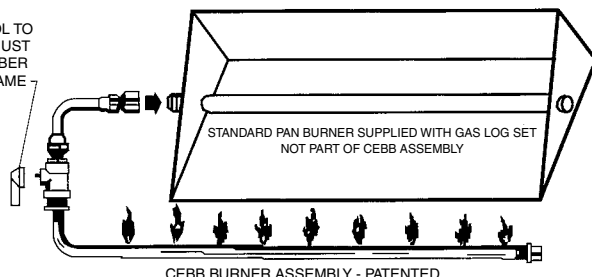

Golden Blount SPLIT BONFIRE

Split Bonfire 24" Freshcut with optional CEBB Controlled Ember Bed Burner

Patented

Standard Features:

- 8-log set
- 5/8" thick grate
- Split top logs with Bonfire style bottom logs
- Special two-piece rotten front log for maximum ember effect
- Black Rock Standard
- Large Amount of Embers

Controlled EMBER-BED BURNER

- Complete With:
- Gas Control Valve
 - Connector Parts
 - Glowing Embers
 - Vermiculite

TOOL TO ADJUST EMBER FLAME

The Controlled Ember-Bed Burner illuminates artificial Ember-Bed material in front of the gas log assembly, in order to emulate the appearance of burning embers, thereby enhancing the attractiveness and realism of the fireplace.