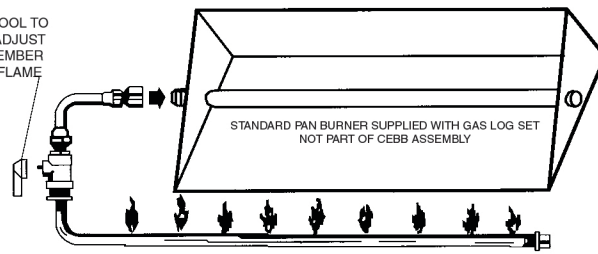

ROTTEN TECHNOLOGY by *Golden Blount*
Addison, Texas