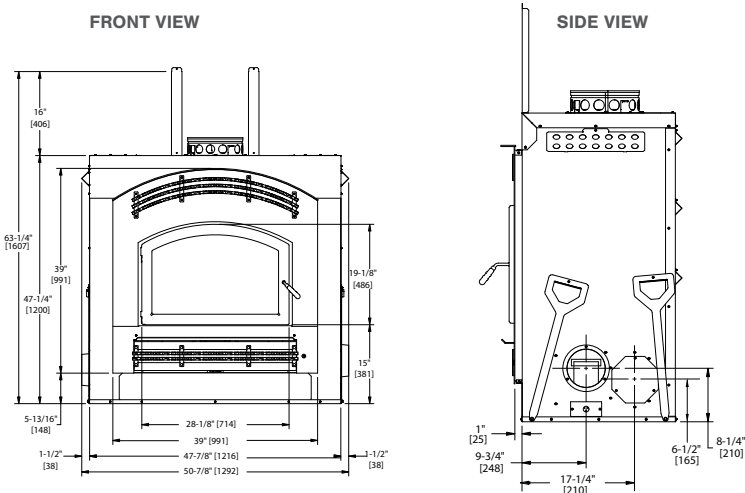

Possible Heat-Zone Duct Runs

Product Dimensions

Framing Dimensions

Available from

heatilator
The first name in fireplaces

800-927-6841 | heatilator.com

Limited Lifetime Warranty

The strongest in the industry, Heatilator provides a limited lifetime warranty on wood-burning products of the most important aspects: firebox and heat exchanger.