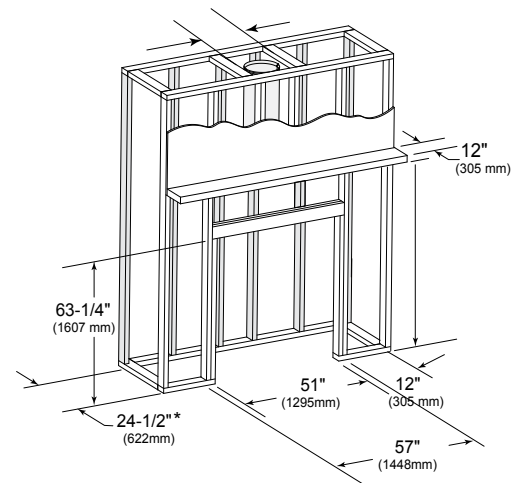

Possible Heat-Zone Duct Runs

Product Dimensions

Framing Dimensions

Available from

heatilator
The first name in fireplaces

800-927-6841 | heatilator.com

Limited Lifetime Warranty

The strongest in the industry, Heatilator provides a limited lifetime warranty on wood-burning products of the most important aspects: firebox and heat exchanger.