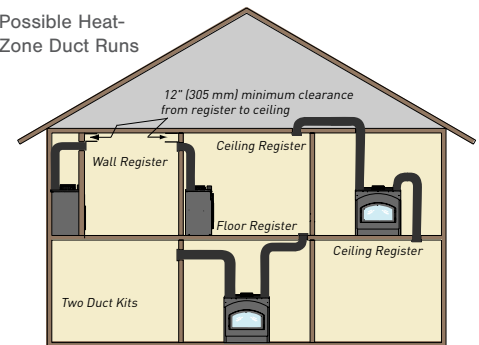

Mission Rectangular Front

Mission Arch Front

Forged Arch Front

Options

- Fire screen
- Heat distribution kit
- Hearth extension
- Lintel bar

Heat Management

Optional Heat-Zone Kit

With zone heating, you can easily reduce your energy consumption by up to 40%, and reduce your utility bill in the process. Using a Heatilator fireplace as a supplemental heating source, you can turn down your central furnace or boiler system and still maintain comfortable temperatures in your common living area.

Possible Heat-Zone Duct Runs

Product Dimensions

Framing Dimensions

Available from

heatilator
The first name in fireplaces

800-927-6841 | heatilator.com

Limited Lifetime Warranty

The strongest in the industry, Heatilator provides a limited lifetime warranty on wood-burning products of the most important aspects: firebox and heat exchanger.