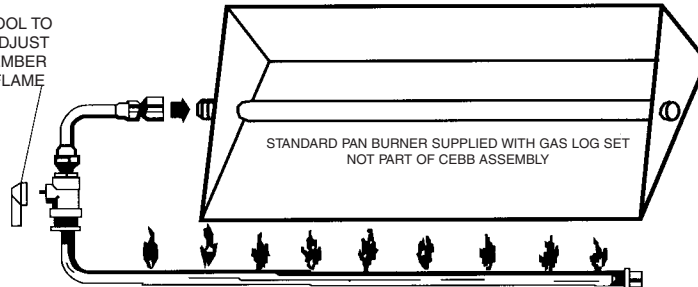

CEBB BURNER ASSEMBLY - PATENT PENDING

RADCO APPROVED