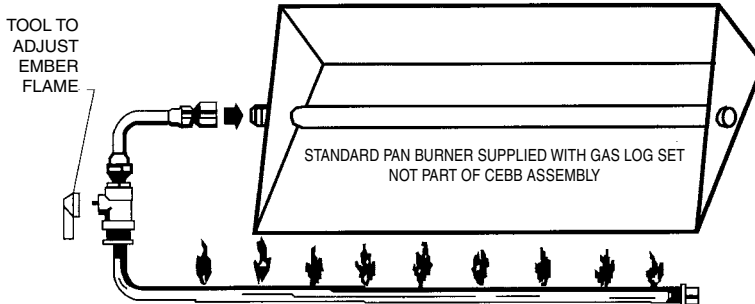

Controlled EMBER-BED BURNER

Complete With:

- Gas Control Valve
- Connector Parts
- Glowing Embers
- Vermiculite

DESIGNED AND MANUFACTURED BY

Golden Blount
DALLAS, TEXAS U.S.A.

The Controlled Ember-Bed Burner illuminates artificial Ember-Bed material in front of the gas log assembly, in order to emulate the appearance of burning embers, thereby enhancing the attractiveness and realism of the fireplace.