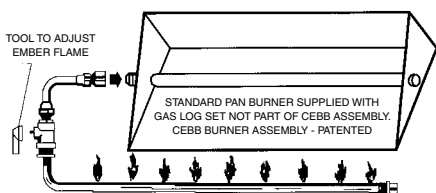

Controlled Ember-Bed Burner

Complete with: Gas control valve, connector parts, glowing embers, vermiculite.

TOOL TO ADJUST
EMBER FLAME